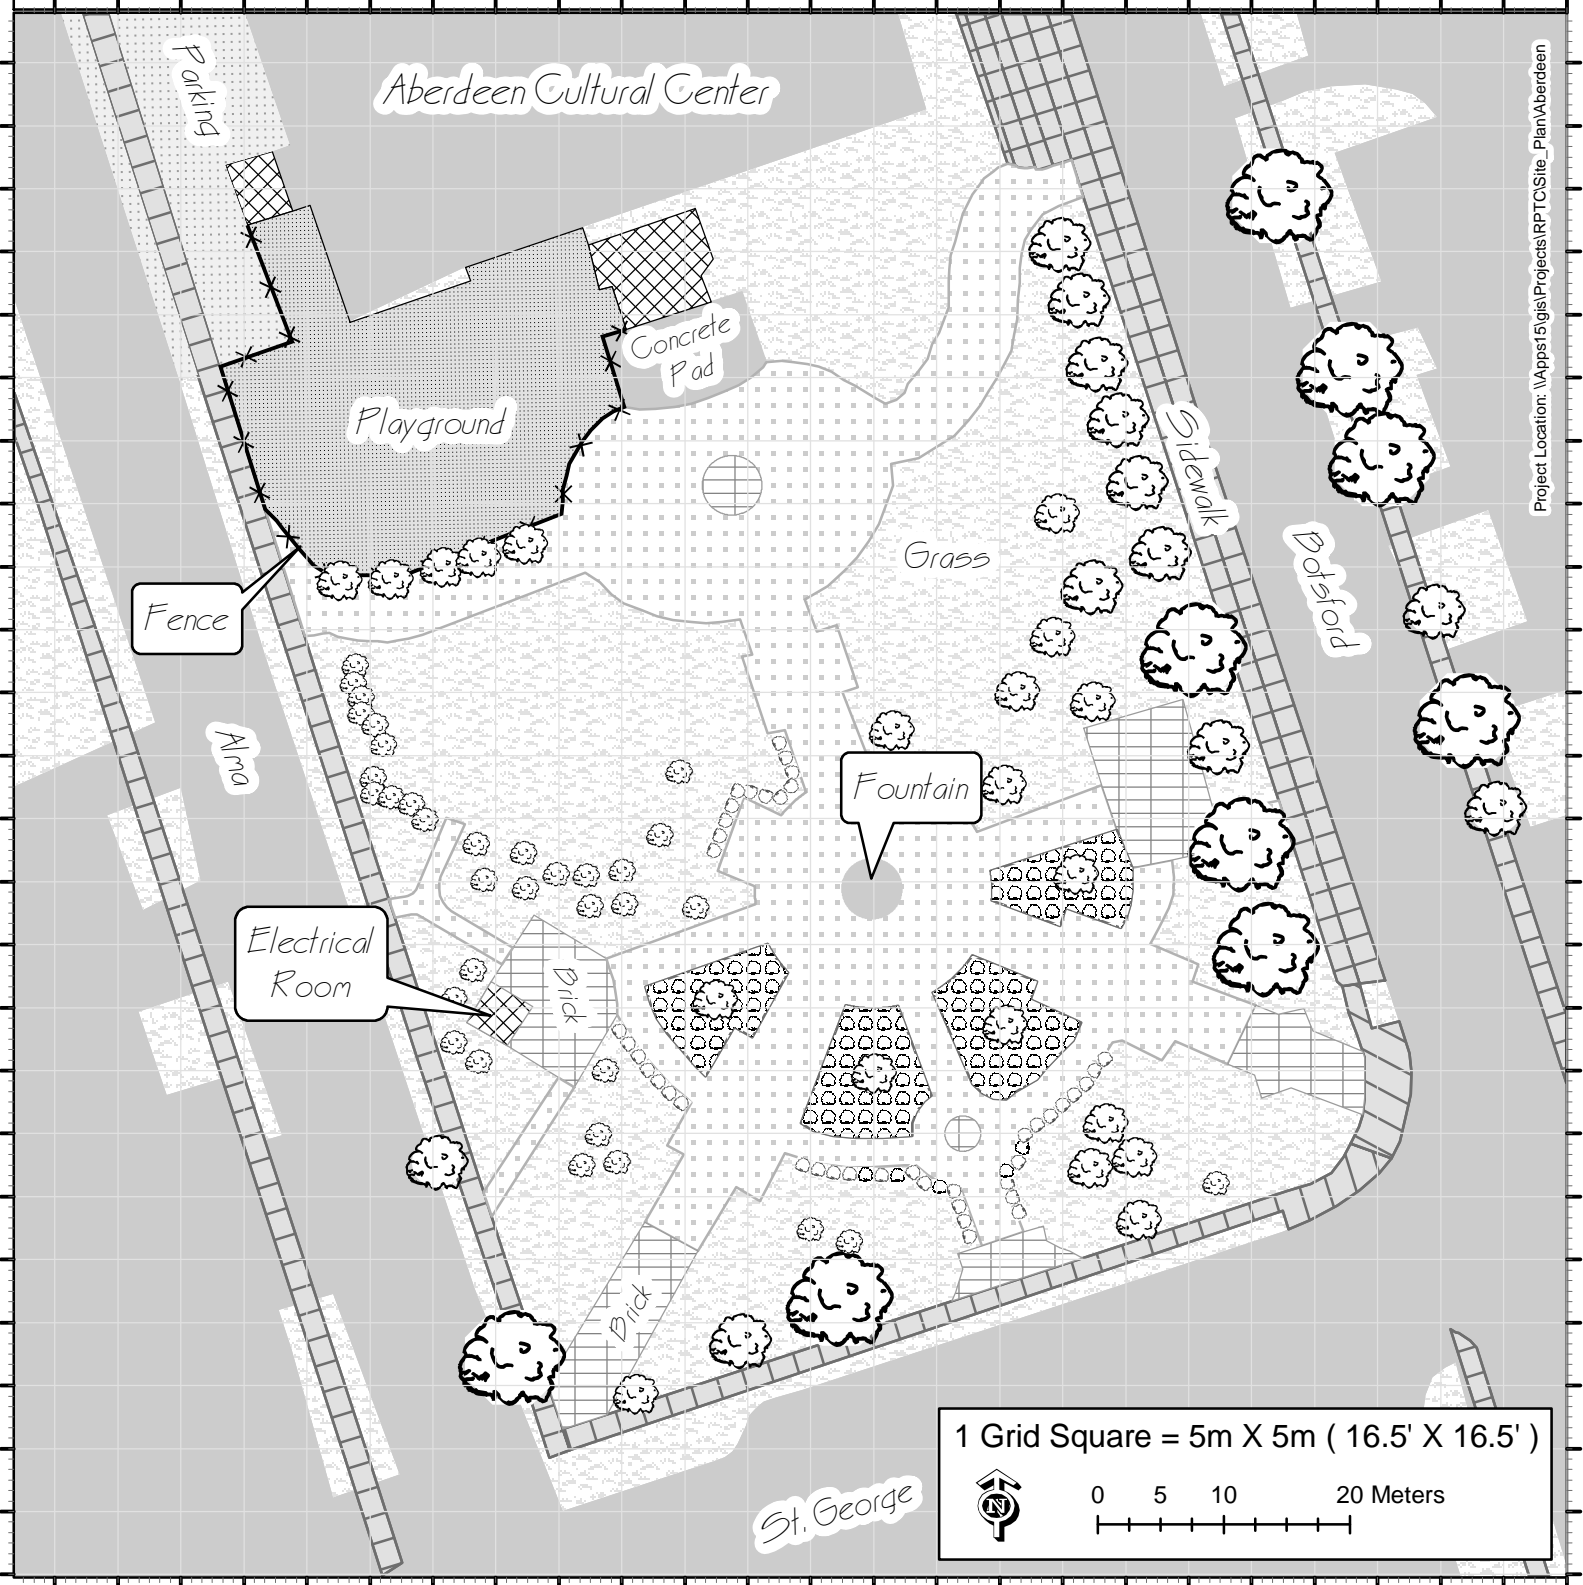

SITE PLAN: Sommet Art Park

Please remember that a tent must be erected no closer than 10' (3.05M) to any other structure.

Project Location: \\Apps15\gis\Projects\RPTC\Site_Plan\Aberdeen

Contact Information:

Event Name:

Date(s):

Hours:

Signature:

Notes: