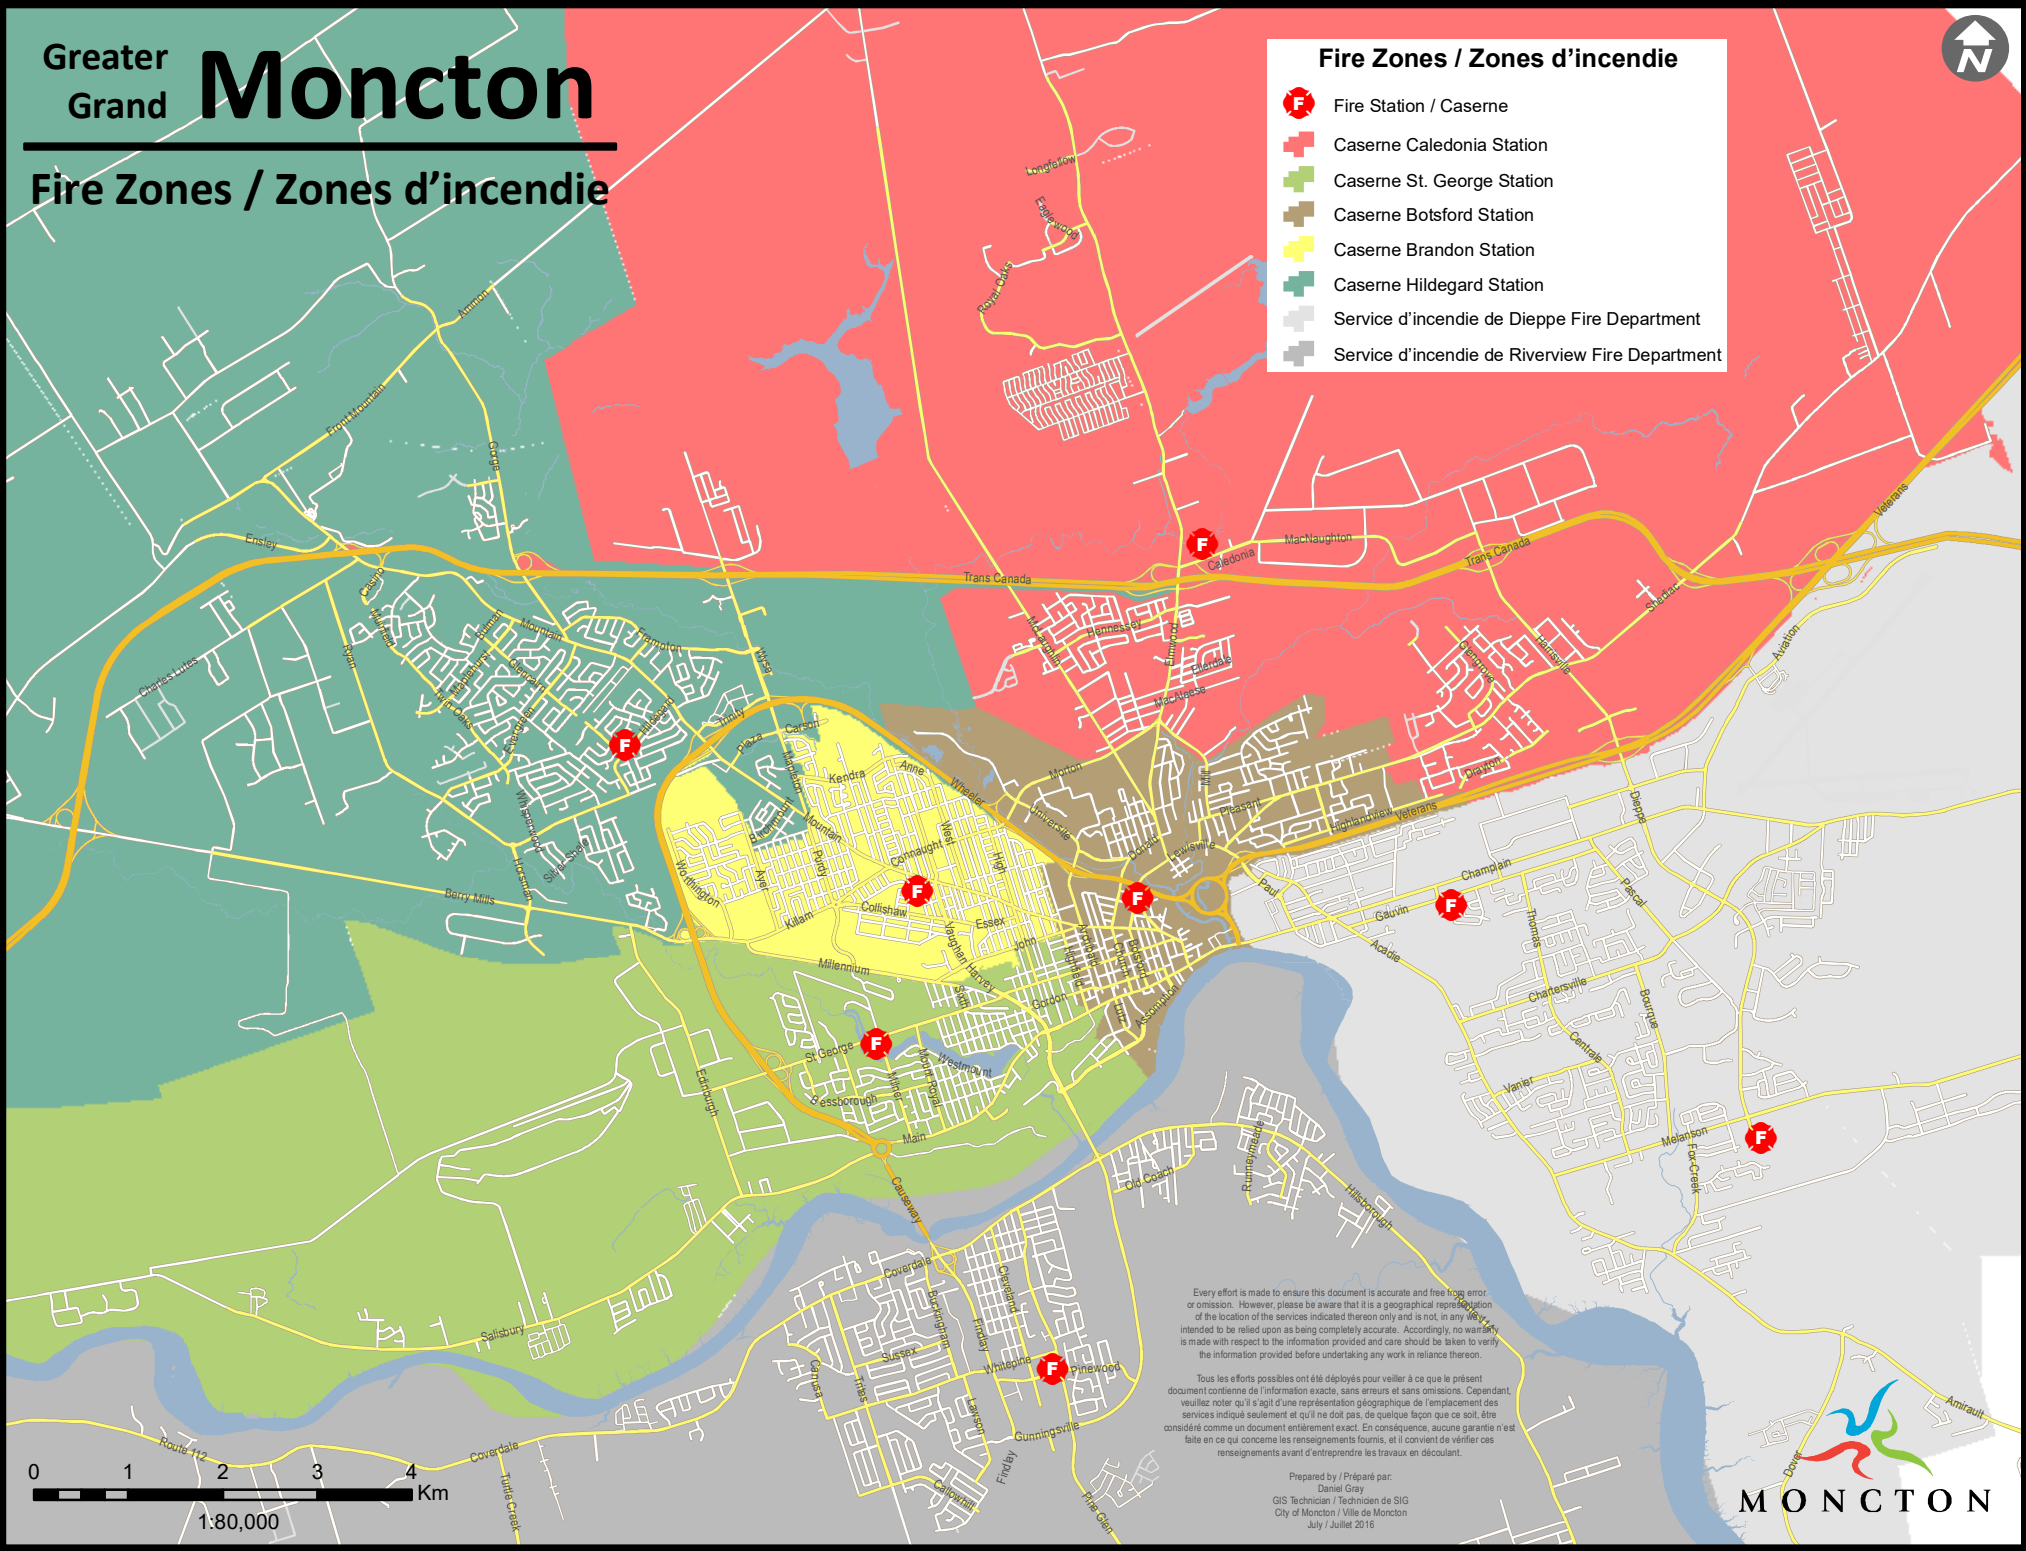

Greater Grand Moncton

Fire Zones / Zones d'incendie

1. **Fire Zones / Zones d'incendie**
2. Fire Station / Caserne
   - Caserne Caledonia Station
   - Caserne St. George Station
   - Caserne Botsford Station
   - Caserne Brandon Station
   - Caserne Hildegard Station
   - Service d'incendie de Dieppe Fire Department
   - Service d'incendie de Riverview Fire Department