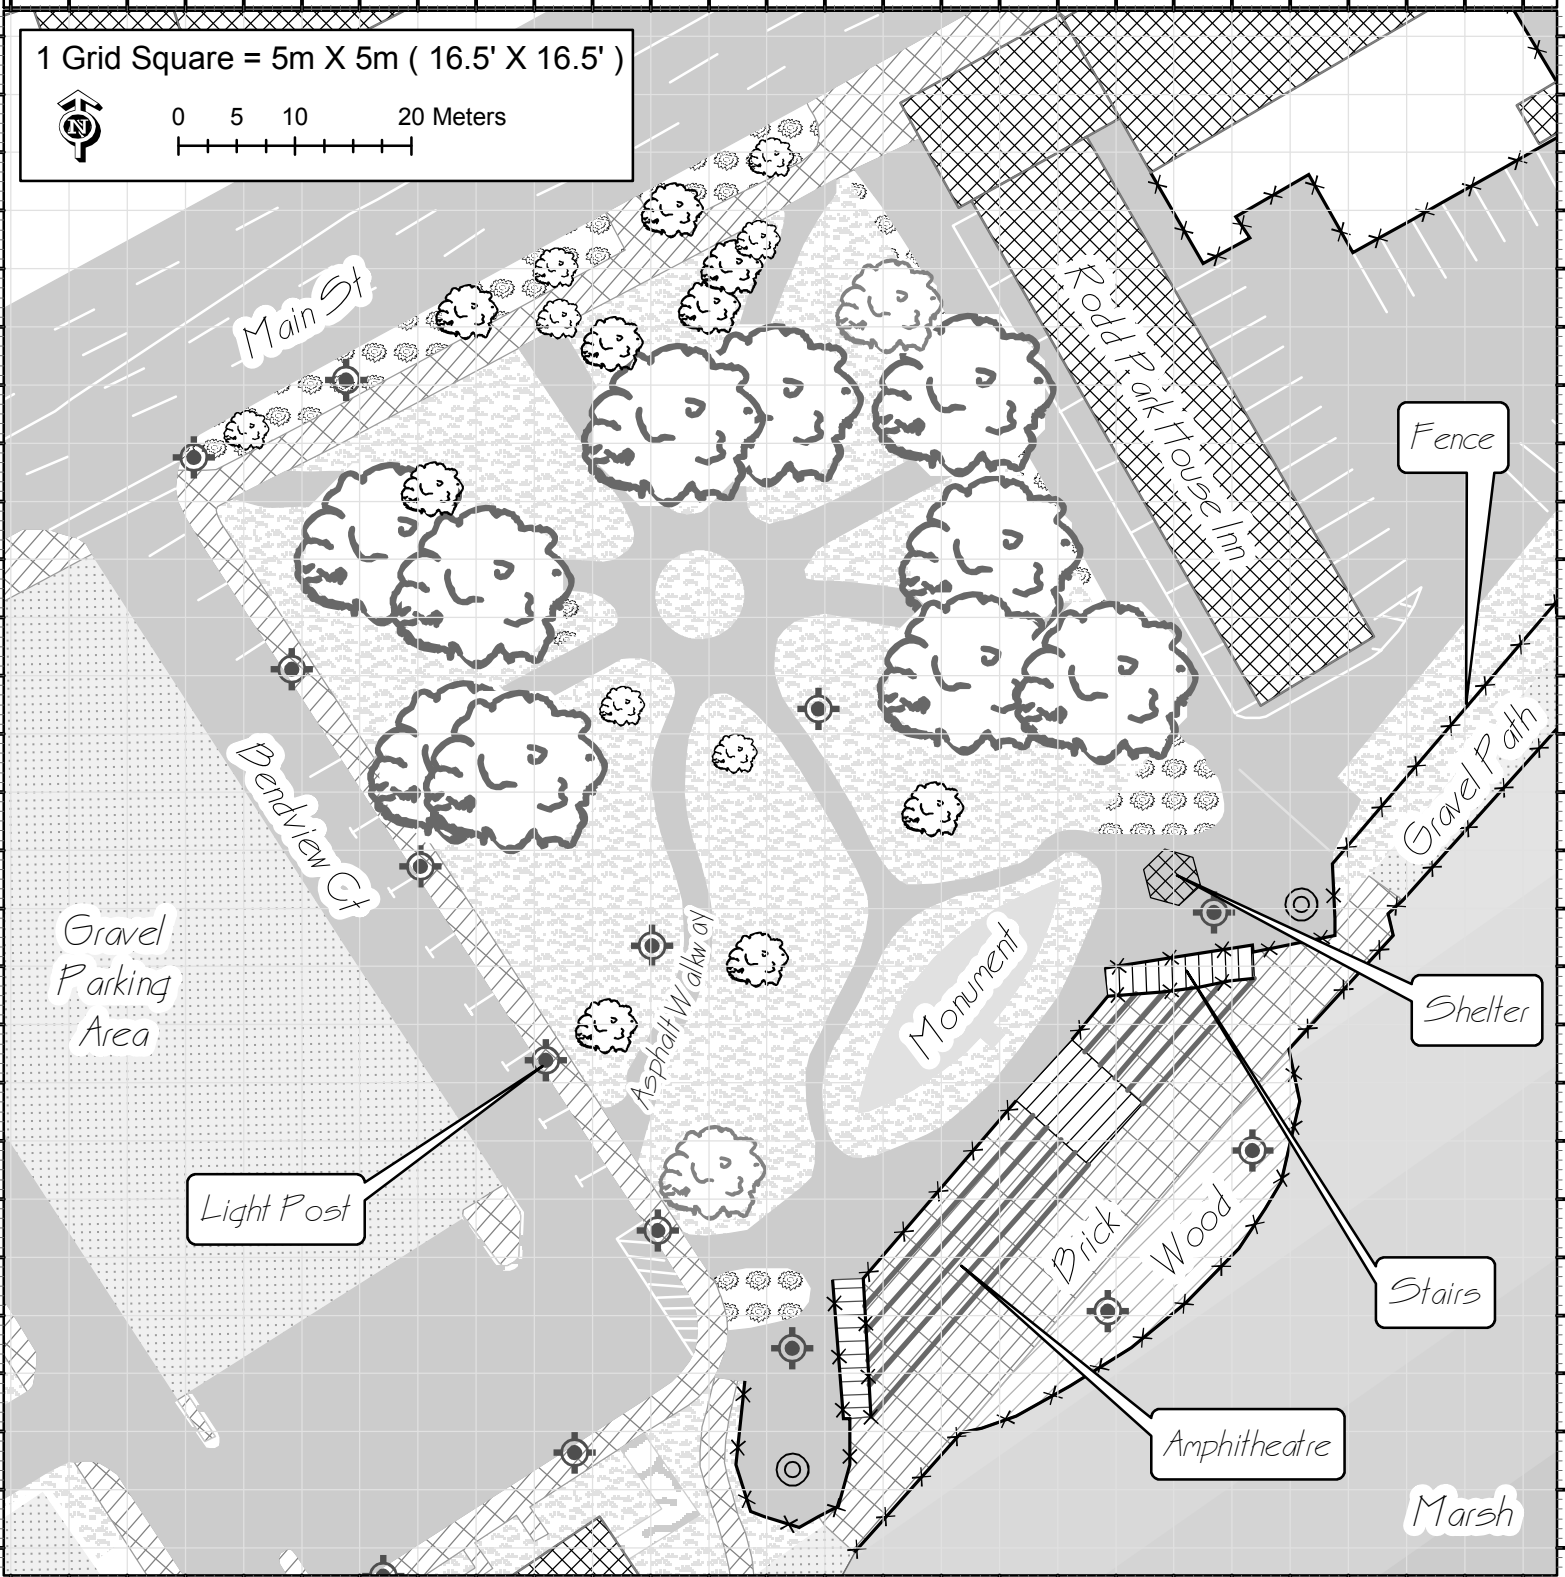

# SITE PLAN: Bore Park

Please remember that a tent must be erected no closer than 10' (3.05M) to any other structure.

1 Grid Square = 5m X 5m ( 16.5' X 16.5' )

0 5 10 20 Meters

Contact Information:

Event Name:

Date(s):

Hours:

Signature:

Notes:

**MONCTON**