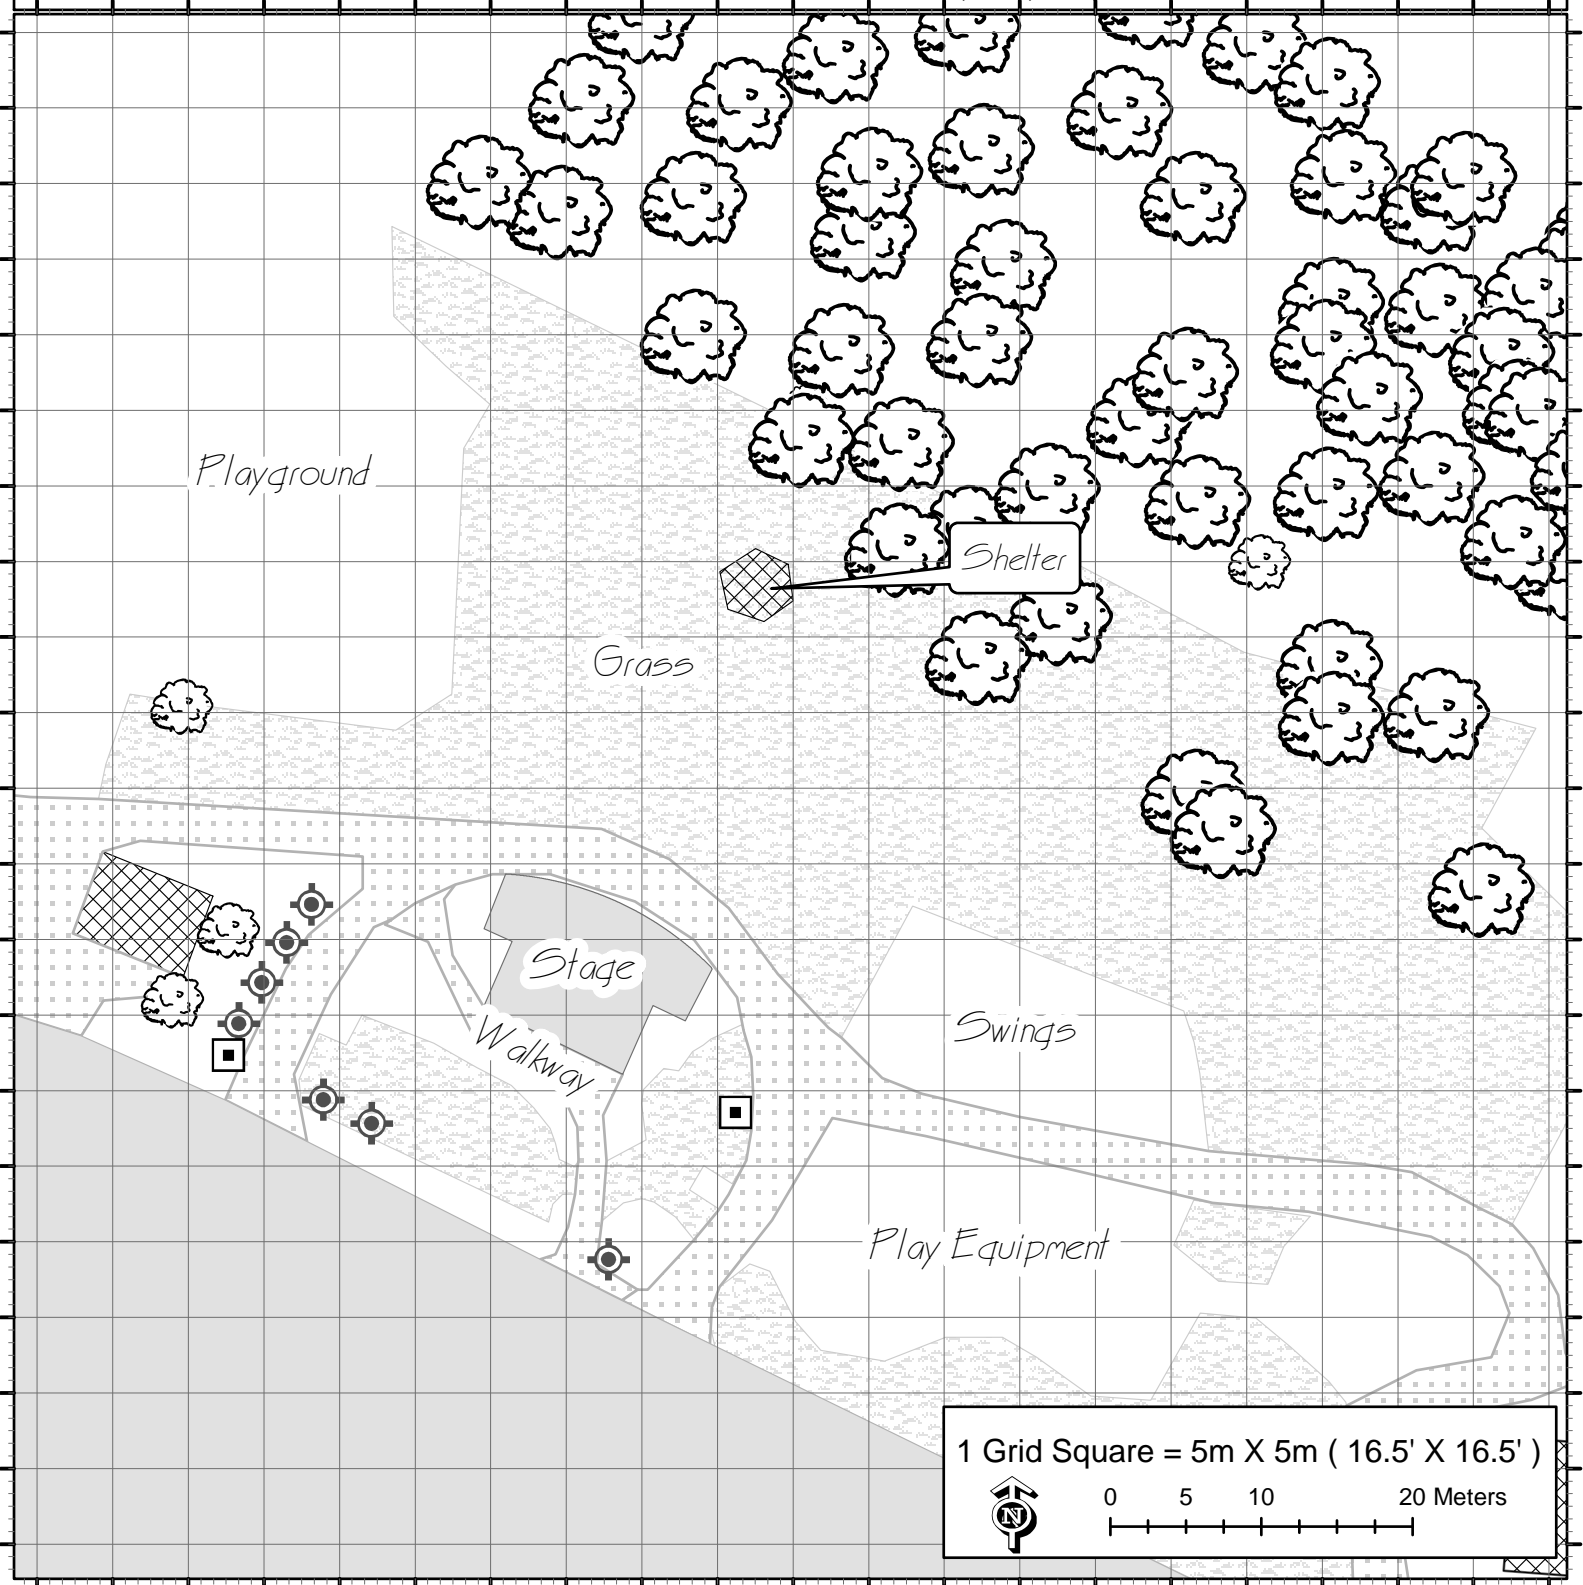

SITE PLAN: Centennial Park (Upper)

Please remember that a tent must be erected no closer than 10' (3.05M) to any other structure.

1 Grid Square = 5m X 5m (16.5' X 16.5')

A north arrow is located to the left of a scale bar. The scale bar is marked with 0, 5, 10, and 20 meters.